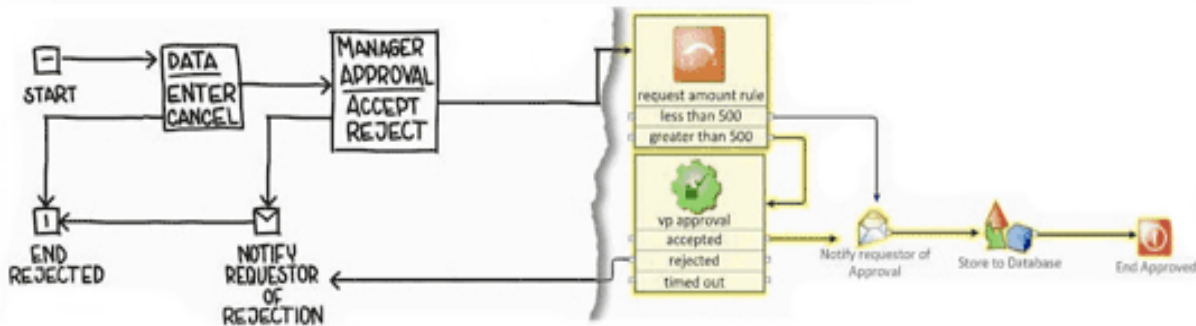

No matter what type of Construction Company you are, BuilderMT has integrated software to your **Sage Timberline Office!**

Residential

- Scheduling and Wireless Scheduling
- Full Enterprise Production Homebuilding Software – WMS
Workflow Management Suite
- Customer Service and Warranty

All Construction

- Web based Bidding and Purchasing
- Business Process Management – BPM (SEE BELOW)

DRAG your company into the digital age...

...and **DROP** any web process you need into reality.

See for yourself why our clients who deploy our software into their organization are seeing a **5X Return on Investment!**